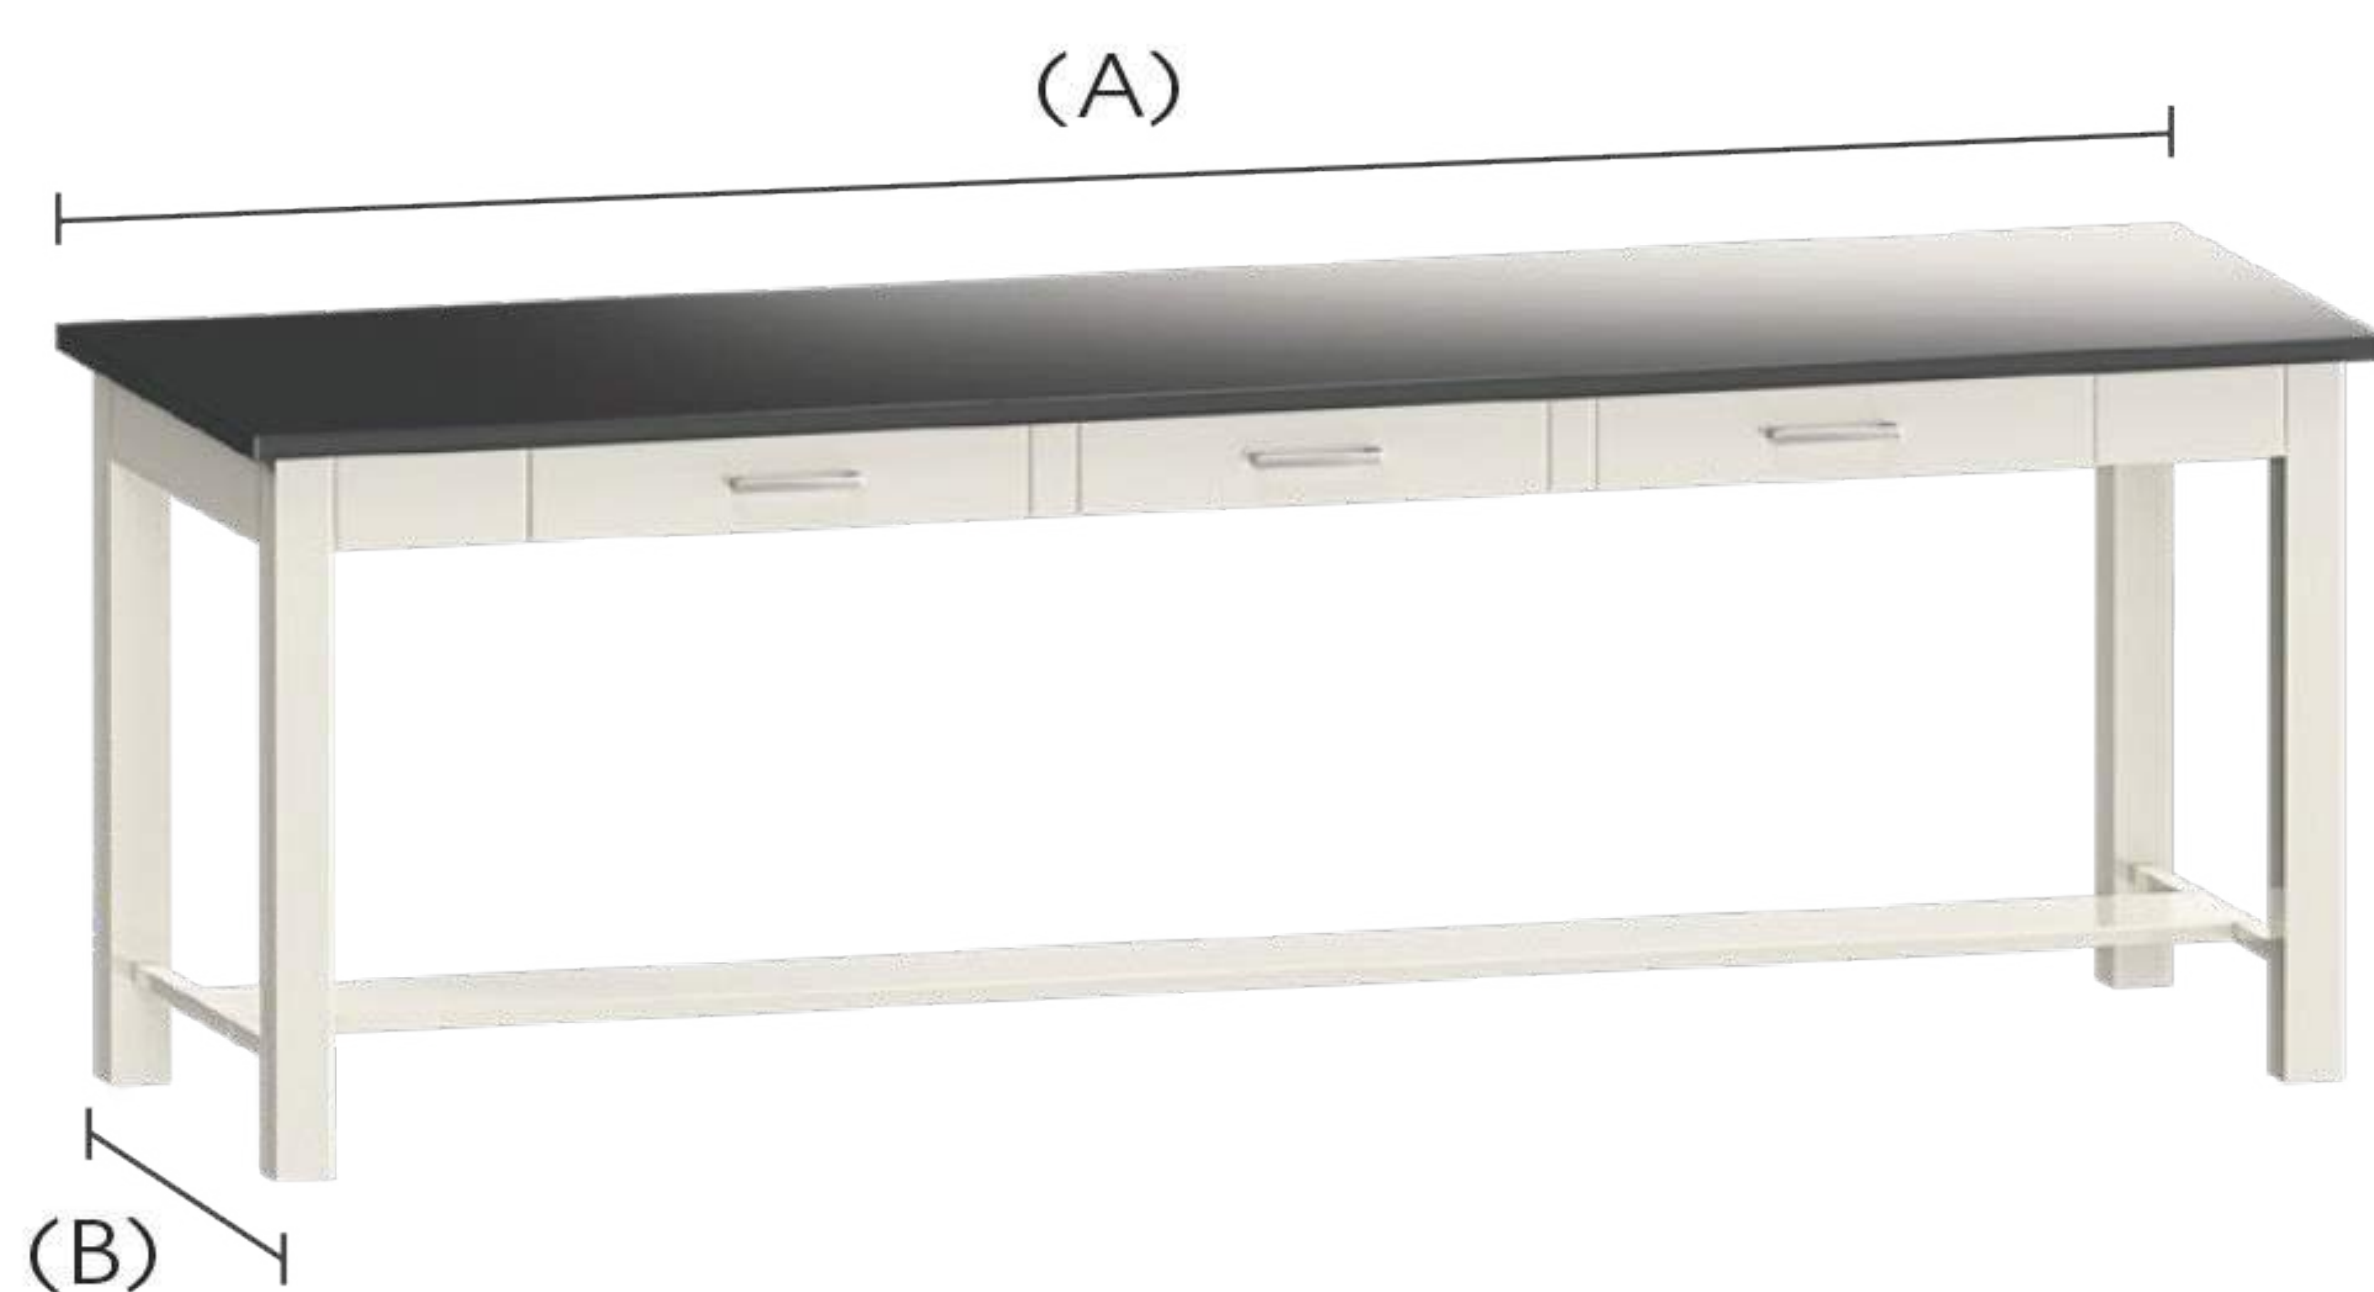

Utility Tables

Utility Tables can be ordered in 29", 32", and 35" height. The frame Width (A) is 2" less than nominal size. The frame depth (B) can be 22" (22.625) deep and 28" deep. SUTXXXXXX-___ The number of drawers are indicated by the last three numbers. The drawers are available as 000 (No Drawers), 001 (One Drawer), 002 (Two Drawers), and 003 (Three Drawers). Utility Tables are shipped unassembled.

Example: SUT^{Height}2930^{Depth}24-001 — # of Drawers
Width

UTILITY TABLES

| Width | Item Number | (A) | (B) | Item Number | (A) | (B) |
|-------|---------------|-----|--------|---------------|-----|-----|
| 24" | SUT292424-000 | 22 | 22.625 | SUT292430-000 | 22 | 28 |
| 30" | SUT293024-000 | 28 | 22.625 | SUT293030-000 | 28 | 28 |
| 36" | SUT293624-000 | 34 | 22.625 | SUT293630-000 | 34 | 28 |
| 42" | SUT294224-000 | 40 | 22.625 | SUT294230-000 | 40 | 28 |
| 48" | SUT294824-000 | 46 | 22.625 | SUT294830-000 | 46 | 28 |
| 54" | SUT295424-000 | 52 | 22.625 | SUT295430-000 | 52 | 28 |
| 60" | SUT296024-000 | 58 | 22.625 | SUT296030-000 | 58 | 28 |
| 66" | SUT296624-000 | 64 | 22.625 | SUT296630-000 | 64 | 28 |
| 72" | SUT297224-000 | 70 | 22.625 | SUT297230-000 | 70 | 28 |

| Width | Item Number | (A) | (B) | Item Number | (A) | (B) |
|-------|---------------|-----|--------|---------------|-----|-----|
| 30" | SUT293024-001 | 28 | 22.625 | SUT293030-001 | 28 | 28 |
| 36" | SUT293624-001 | 34 | 22.625 | SUT293630-001 | 34 | 28 |
| 42" | SUT294224-001 | 40 | 22.625 | SUT294230-001 | 40 | 28 |

| Width | Item Number | (A) | (B) | Item Number | (A) | (B) |
|-------|---------------|-----|--------|---------------|-----|-----|
| 72" | SUT297224-003 | 70 | 22.625 | SUT297230-003 | 70 | 28 |