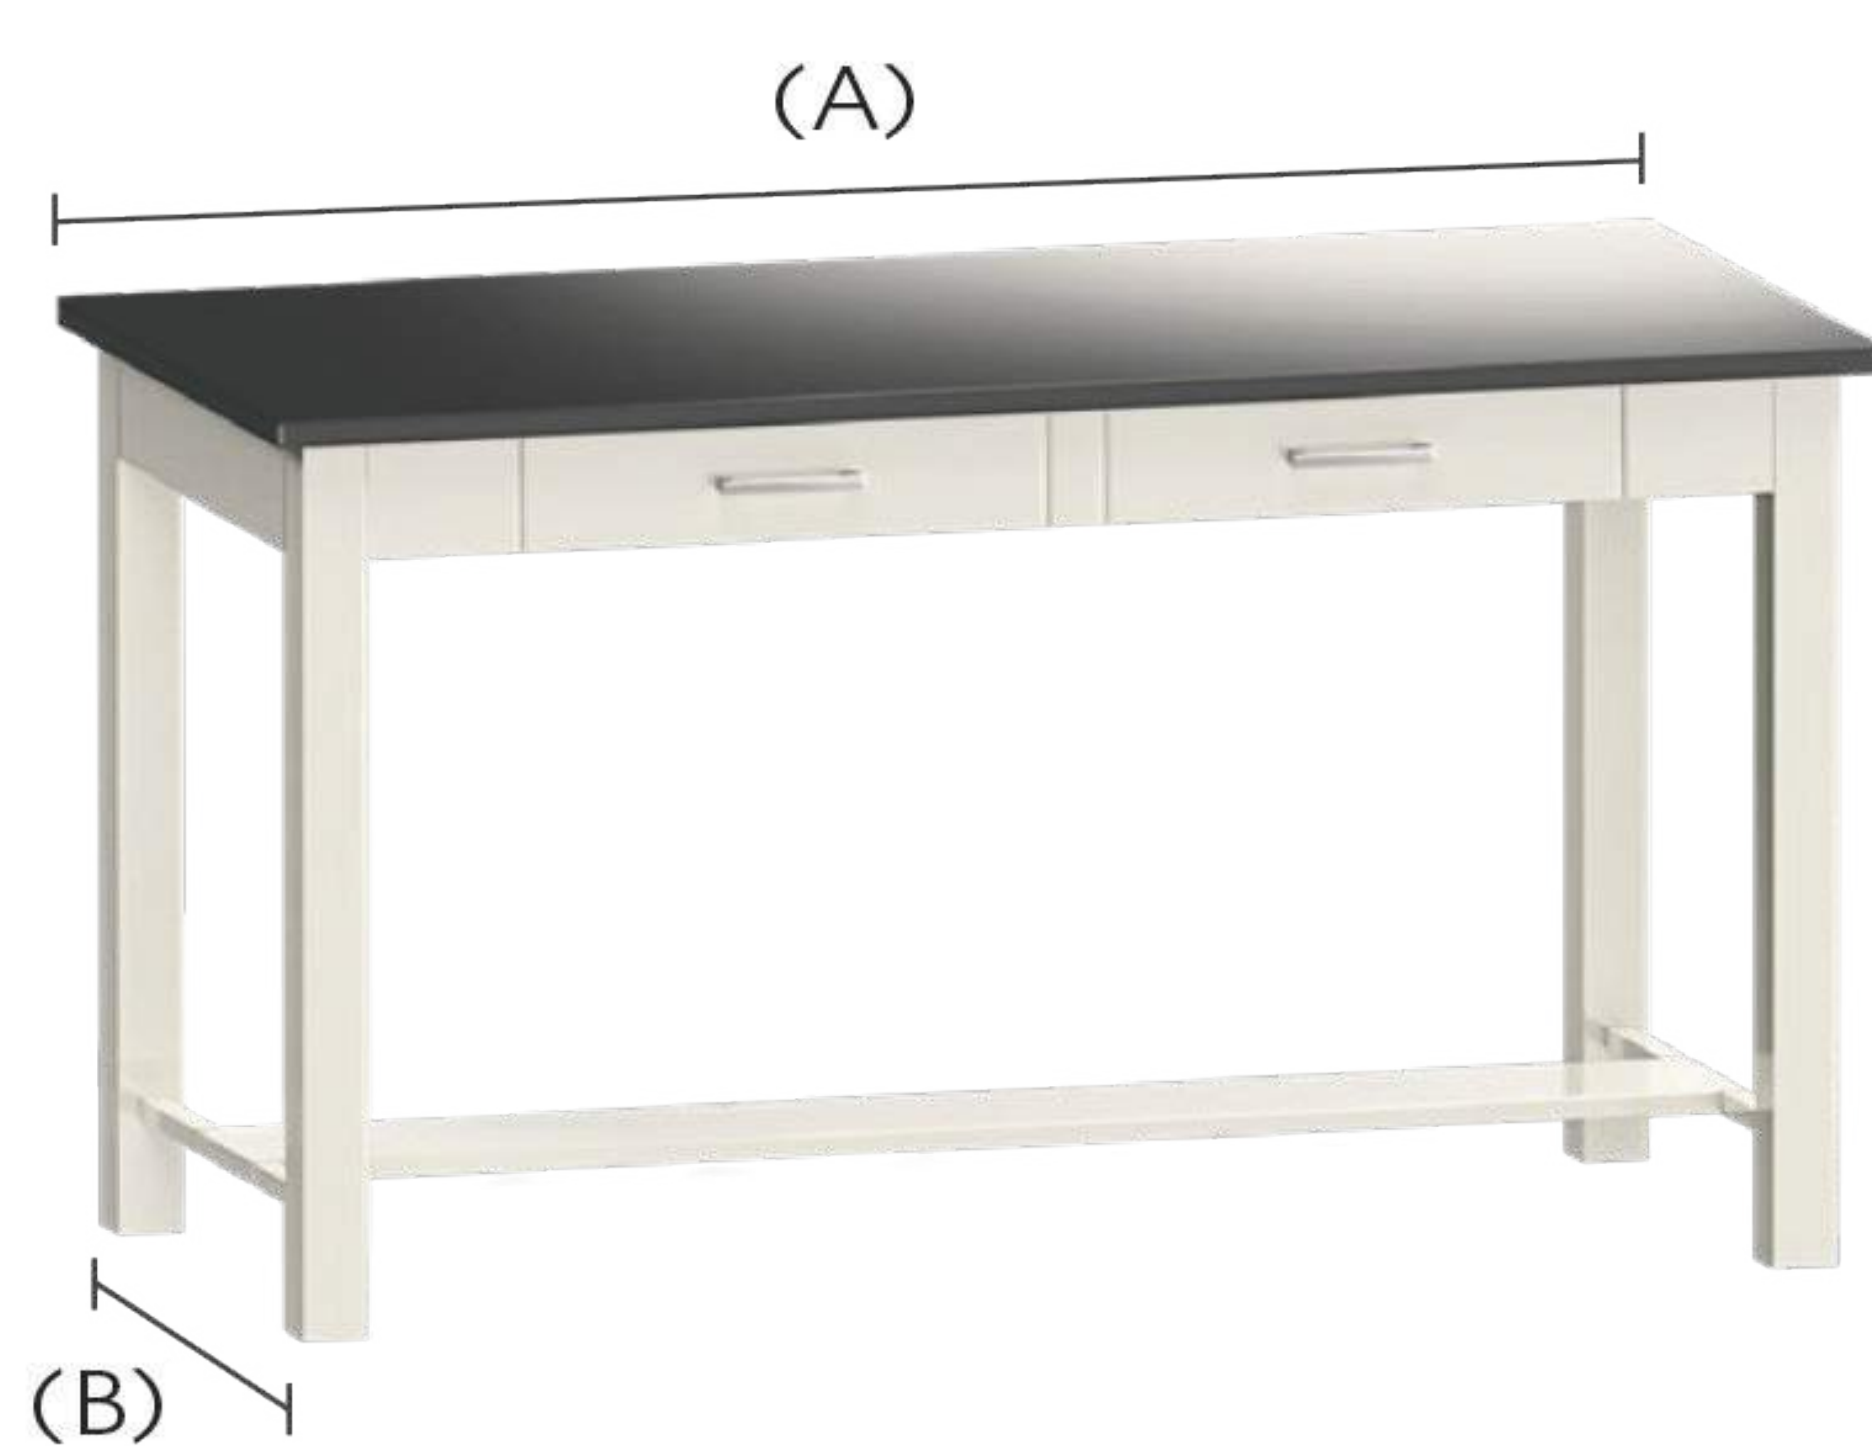

Utility Tables

Utility Tables can be ordered in 29", 32", and 35" height. The frame Width (A) is 2" less than nominal size. The frame depth (B) can be 22" (22.625) deep and 28" deep. SUTXXXXXX-___ The number of drawers are indicated by the last three numbers. The drawers are available as 000 (No Drawers), 001 (One Drawer), 002 (Two Drawers), and 003 (Three Drawers). Utility Tables are shipped unassembled.

Example: SUT^{Height}2930^{Depth}24-001 — # of Drawers
Width

UTILITY TABLES

| Width | Item Number | (A) | (B) | Item Number | (A) | (B) |
|-------|---------------|-----|--------|---------------|-----|-----|
| 24" | SUT292424-000 | 22 | 22.625 | SUT292430-000 | 22 | 28 |
| 30" | SUT293024-000 | 28 | 22.625 | SUT293030-000 | 28 | 28 |
| 36" | SUT293624-000 | 34 | 22.625 | SUT293630-000 | 34 | 28 |
| 42" | SUT294224-000 | 40 | 22.625 | SUT294230-000 | 40 | 28 |
| 48" | SUT294824-000 | 46 | 22.625 | SUT294830-000 | 46 | 28 |
| 54" | SUT295424-000 | 52 | 22.625 | SUT295430-000 | 52 | 28 |
| 60" | SUT296024-000 | 58 | 22.625 | SUT296030-000 | 58 | 28 |
| 66" | SUT296624-000 | 64 | 22.625 | SUT296630-000 | 64 | 28 |
| 72" | SUT297224-000 | 70 | 22.625 | SUT297230-000 | 70 | 28 |

| Width | Item Number | (A) | (B) | Item Number | (A) | (B) |
|-------|---------------|-----|--------|---------------|-----|-----|
| 30" | SUT293024-001 | 28 | 22.625 | SUT293030-001 | 28 | 28 |
| 36" | SUT293624-001 | 34 | 22.625 | SUT293630-001 | 34 | 28 |
| 42" | SUT294224-001 | 40 | 22.625 | SUT294230-001 | 40 | 28 |

| Width | Item Number | (A) | (B) | Item Number | (A) | (B) |
|-------|---------------|-----|--------|---------------|-----|-----|
| 72" | SUT297224-003 | 70 | 22.625 | SUT297230-003 | 70 | 28 |