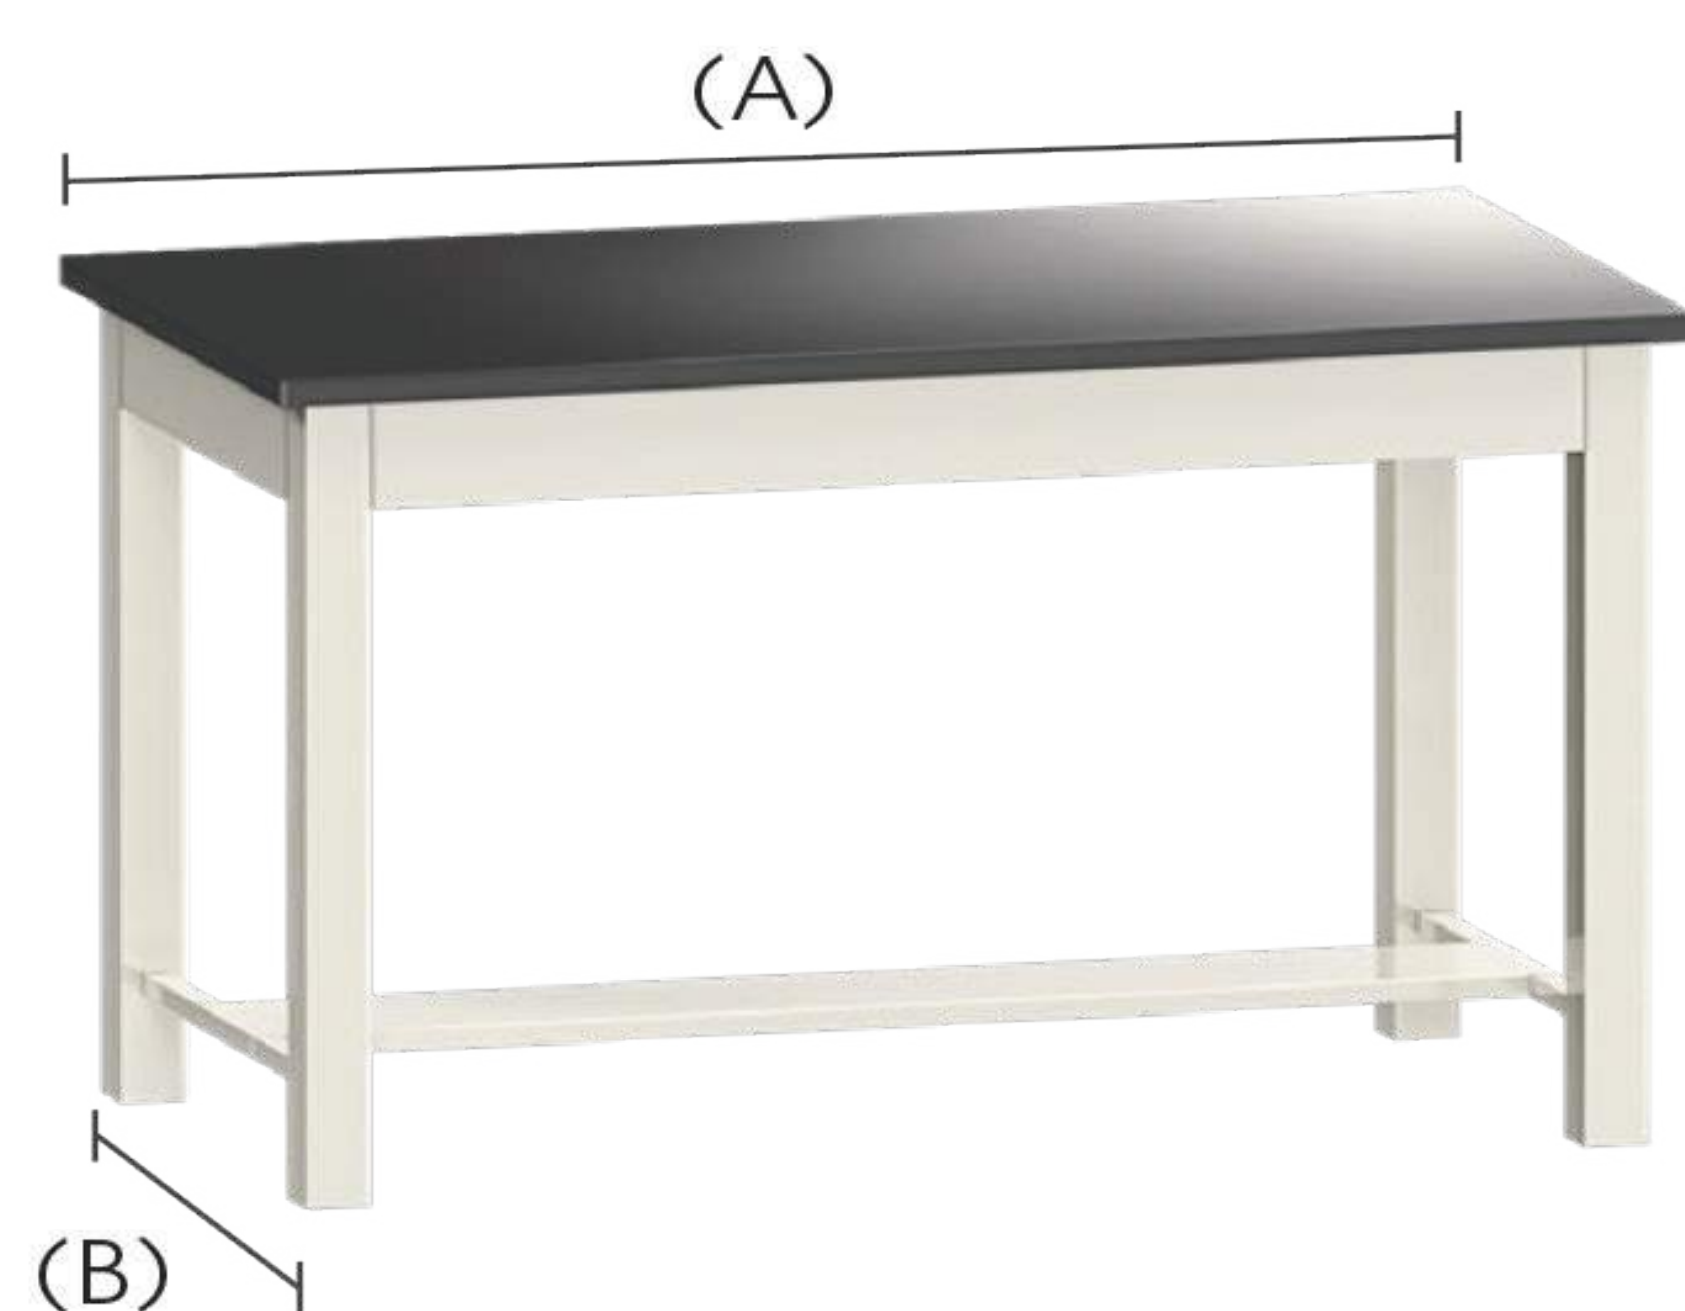

Utility Tables

Utility Tables can be ordered in 29", 32", and 35" height. The frame Width (A) is 2" less than nominal size. The frame depth (B) can be 22" (22.625) deep and 28" deep. SUTXXXXXX-___ The number of drawers are indicated by the last three numbers. The drawers are available as 000 (No Drawers), 001 (One Drawer), 002 (Two Drawers), and 003 (Three Drawers). Utility Tables are shipped unassembled.

Example: SUT^{Height}2930^{Depth}24-001 — # of Drawers
Width

UTILITY TABLES

| Width | Item Number | (A) | (B) | Item Number | (A) | (B) |
|-------|---------------|-----|--------|---------------|-----|-----|
| 24" | SUT292424-000 | 22 | 22.625 | SUT292430-000 | 22 | 28 |
| 30" | SUT293024-000 | 28 | 22.625 | SUT293030-000 | 28 | 28 |
| 36" | SUT293624-000 | 34 | 22.625 | SUT293630-000 | 34 | 28 |
| 42" | SUT294224-000 | 40 | 22.625 | SUT294230-000 | 40 | 28 |
| 48" | SUT294824-000 | 46 | 22.625 | SUT294830-000 | 46 | 28 |
| 54" | SUT295424-000 | 52 | 22.625 | SUT295430-000 | 52 | 28 |
| 60" | SUT296024-000 | 58 | 22.625 | SUT296030-000 | 58 | 28 |
| 66" | SUT296624-000 | 64 | 22.625 | SUT296630-000 | 64 | 28 |
| 72" | SUT297224-000 | 70 | 22.625 | SUT297230-000 | 70 | 28 |

| Width | Item Number | (A) | (B) | Item Number | (A) | (B) |
|-------|---------------|-----|--------|---------------|-----|-----|
| 30" | SUT293024-001 | 28 | 22.625 | SUT293030-001 | 28 | 28 |
| 36" | SUT293624-001 | 34 | 22.625 | SUT293630-001 | 34 | 28 |
| 42" | SUT294224-001 | 40 | 22.625 | SUT294230-001 | 40 | 28 |

| Width | Item Number | (A) | (B) | Item Number | (A) | (B) |
|-------|---------------|-----|--------|---------------|-----|-----|
| 72" | SUT297224-003 | 70 | 22.625 | SUT297230-003 | 70 | 28 |