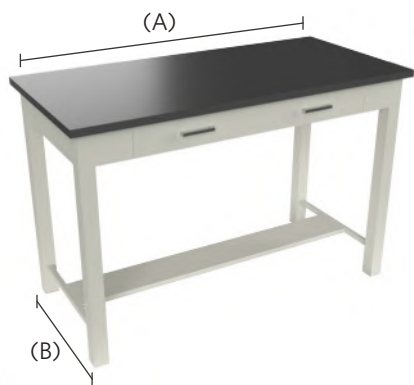

Utility Tables

Utility Tables can be ordered in 29", 32", and 35" height. The frame Width (A) is 2" less than nominal size. The frame depth (B) can be 22"(22.625) deep and 28" deep. SUTXXXXXX-___ The number of drawers are indicated by the last three numbers. The drawers are available as 000(No Drawers), 001(One Drawer), 002 (Two Drawers), and 003(Three Drawers). Utility Tables are shipped unassembled.

Width	Item Number	(A)	(B)	Item Number	(A)	(B)
24"	SUT292424-000	22	22.625	SUT292430-000	22	28
30"	SUT293024-000	28	22.625	SUT293030-000	28	28
36"	SUT293624-000	34	22.625	SUT293630-000	34	28
42"	SUT294224-000	40	22.625	SUT294230-000	40	28
48"	SUT294824-000	46	22.625	SUT294830-000	46	28
54"	SUT295424-000	52	22.625	SUT295430-000	52	28
60"	SUT296024-000	58	22.625	SUT296030-000	58	28
66"	SUT296624-000	64	22.625	SUT296630-000	64	28
72"	SUT297224-000	70	22.625	SUT297230-000	70	28

Width	Item Number	(A)	(B)	Item Number	(A)	(B)
30"	SUT293024-001	28	22.625	SUT293030-001	28	28
36"	SUT293624-001	34	22.625	SUT293630-001	34	28
42"	SUT294224-001	40	22.625	SUT294230-001	40	28

Width	Item Number	(A)	(B)	Item Number	(A)	(B)
42"	SUT294224-002	40	22.625	SUT294230-002	40	28
48"	SUT294824-002	46	22.625	SUT294830-002	46	28
54"	SUT295424-002	52	22.625	SUT295430-002	52	28
60"	SUT296024-002	58	22.625	SUT296030-002	58	28
66"	SUT296624-002	64	22.625	SUT296630-002	64	28
72"	SUT297224-002	70	22.625	SUT297230-002	70	28

Width	Item Number	(A)	(B)	Item Number	(A)	(B)
72"	SUT297224-003	70	22.625	SUT297230-003	70	28