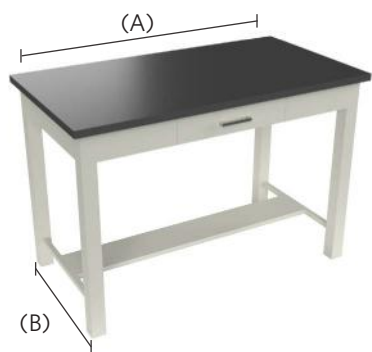

Utility Tables

Utility Tables can be ordered in 29", 32", and 35" height. The frame Width (A) is 2" less than nominal size. The frame depth (B) can be 22"(22.625) deep and 28" deep. SUTXXXXXX-___ The number of drawers are indicated by the last three numbers. The drawers are available as 000(No Drawers), 001(One Drawer), 002 (Two Drawers), and 003(Three Drawers). Utility Tables are shipped unassembled.

Width	Item Number	(A)	(B)	Item Number	(A)	(B)
24"	SUT292424-000	22	22.625	SUT292430-000	22	28
30"	SUT293024-000	28	22.625	SUT293030-000	28	28
36"	SUT293624-000	34	22.625	SUT293630-000	34	28
42"	SUT294224-000	40	22.625	SUT294230-000	40	28
48"	SUT294824-000	46	22.625	SUT294830-000	46	28
54"	SUT295424-000	52	22.625	SUT295430-000	52	28
60"	SUT296024-000	58	22.625	SUT296030-000	58	28
66"	SUT296624-000	64	22.625	SUT296630-000	64	28
72"	SUT297224-000	70	22.625	SUT297230-000	70	28

Width	Item Number	(A)	(B)	Item Number	(A)	(B)
30"	SUT293024-001	28	22.625	SUT293030-001	28	28
36"	SUT293624-001	34	22.625	SUT293630-001	34	28
42"	SUT294224-001	40	22.625	SUT294230-001	40	28

Width	Item Number	(A)	(B)	Item Number	(A)	(B)
42"	SUT294224-002	40	22.625	SUT294230-002	40	28
48"	SUT294824-002	46	22.625	SUT294830-002	46	28
54"	SUT295424-002	52	22.625	SUT295430-002	52	28
60"	SUT296024-002	58	22.625	SUT296030-002	58	28
66"	SUT296624-002	64	22.625	SUT296630-002	64	28
72"	SUT297224-002	70	22.625	SUT297230-002	70	28

Width	Item Number	(A)	(B)	Item Number	(A)	(B)
72"	SUT297224-003	70	22.625	SUT297230-003	70	28