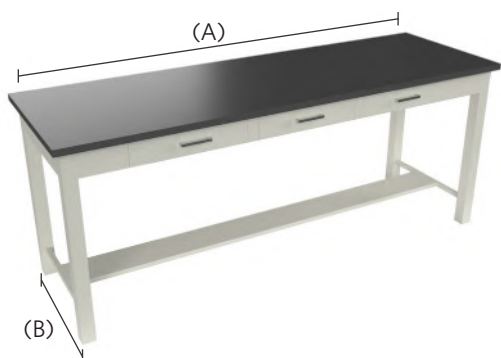

Utility Tables

Utility Tables can be ordered in 29", 32", and 35" height. The frame Width (A) is 2" less than nominal size. The frame depth (B) can be 22"(22.625) deep and 28" deep. SUTXXXXXX-___ The number of drawers are indicated by the last three numbers. The drawers are available as 000(No Drawers), 001(One Drawer), 002 (Two Drawers), and 003(Three Drawers). Utility Tables are shipped unassembled.

Width	Item Number	(A)	(B)	Item Number	(A)	(B)
24"	SUT292424-000	22	22.625	SUT292430-000	22	28
30"	SUT293024-000	28	22.625	SUT293030-000	28	28
36"	SUT293624-000	34	22.625	SUT293630-000	34	28
42"	SUT294224-000	40	22.625	SUT294230-000	40	28
48"	SUT294824-000	46	22.625	SUT294830-000	46	28
54"	SUT295424-000	52	22.625	SUT295430-000	52	28
60"	SUT296024-000	58	22.625	SUT296030-000	58	28
66"	SUT296624-000	64	22.625	SUT296630-000	64	28
72"	SUT297224-000	70	22.625	SUT297230-000	70	28

Width	Item Number	(A)	(B)	Item Number	(A)	(B)
30"	SUT293024-001	28	22.625	SUT293030-001	28	28
36"	SUT293624-001	34	22.625	SUT293630-001	34	28
42"	SUT294224-001	40	22.625	SUT294230-001	40	28

Width	Item Number	(A)	(B)	Item Number	(A)	(B)
42"	SUT294224-002	40	22.625	SUT294230-002	40	28
48"	SUT294824-002	46	22.625	SUT294830-002	46	28
54"	SUT295424-002	52	22.625	SUT295430-002	52	28
60"	SUT296024-002	58	22.625	SUT296030-002	58	28
66"	SUT296624-002	64	22.625	SUT296630-002	64	28
72"	SUT297224-002	70	22.625	SUT297230-002	70	28

Width	Item Number	(A)	(B)	Item Number	(A)	(B)
72"	SUT297224-003	70	22.625	SUT297230-003	70	28