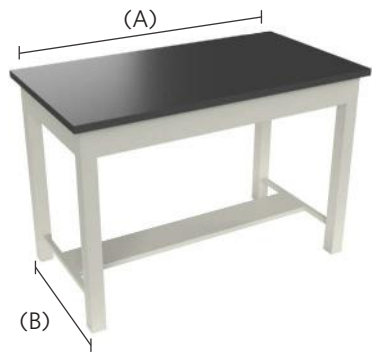

Utility Tables

Utility Tables can be ordered in 29", 32", and 35" height. The frame Width (A) is 2" less than nominal size. The frame depth (B) can be 22"(22.625) deep and 28" deep. SUTXXXXXX-___ The number of drawers are indicated by the last three numbers. The drawers are available as 000(No Drawers), 001(One Drawer), 002 (Two Drawers), and 003(Three Drawers). Utility Tables are shipped unassembled.

Width	Item Number	(A)	(B)	Item Number	(A)	(B)
24"	SUT292424-000	22	22.625	SUT292430-000	22	28
30"	SUT293024-000	28	22.625	SUT293030-000	28	28
36"	SUT293624-000	34	22.625	SUT293630-000	34	28
42"	SUT294224-000	40	22.625	SUT294230-000	40	28
48"	SUT294824-000	46	22.625	SUT294830-000	46	28
54"	SUT295424-000	52	22.625	SUT295430-000	52	28
60"	SUT296024-000	58	22.625	SUT296030-000	58	28
66"	SUT296624-000	64	22.625	SUT296630-000	64	28
72"	SUT297224-000	70	22.625	SUT297230-000	70	28

Width	Item Number	(A)	(B)	Item Number	(A)	(B)
30"	SUT293024-001	28	22.625	SUT293030-001	28	28
36"	SUT293624-001	34	22.625	SUT293630-001	34	28
42"	SUT294224-001	40	22.625	SUT294230-001	40	28

Width	Item Number	(A)	(B)	Item Number	(A)	(B)
42"	SUT294224-002	40	22.625	SUT294230-002	40	28
48"	SUT294824-002	46	22.625	SUT294830-002	46	28
54"	SUT295424-002	52	22.625	SUT295430-002	52	28
60"	SUT296024-002	58	22.625	SUT296030-002	58	28
66"	SUT296624-002	64	22.625	SUT296630-002	64	28
72"	SUT297224-002	70	22.625	SUT297230-002	70	28

Width	Item Number	(A)	(B)	Item Number	(A)	(B)
72"	SUT297224-003	70	22.625	SUT297230-003	70	28