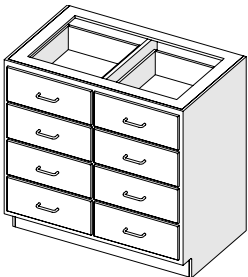

LAS-240 Side By Side (8 Drawer) Drawer Base Cabinet

LAS-240-363522

Sitting Height

Model	Width	Height	Depth
LAS-240-302922	30"	29"	22"
LAS-240-362922	36"	29"	22"
LAS-240-422922	42"	29"	22"
LAS-240-482922	48"	29"	22"

Standing Height

Model	Width	Height	Depth
LAS-240-303522	30"	35"	22"
LAS-240-363522	36"	35"	22"
LAS-240-423522	42"	35"	22"
LAS-240-483522	48"	35"	22"