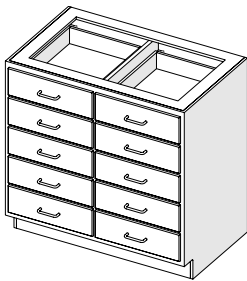

LAS-350 Side By Side (10 Drawer) Base Cabinet

LAS-350-363522

Standing Height

Model	Width	Height	Depth
LAS-350-303522	30"	35"	22"
LAS-350-363522	36"	35"	22"
LAS-350-423522	42"	35"	22"
LAS-350-483522	48"	35"	22"