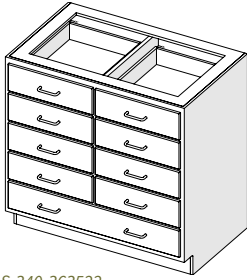

LAS-340 Combination (9) Drawer Base Cabinet

LAS-340-363522

Standing Height

Model	Width	Height	Depth
LAS-340-303522	30"	35"	22"
LAS-340-363522	36"	35"	22"
LAS-340-423522	42"	35"	22"
LAS-340-483522	48"	35"	22"