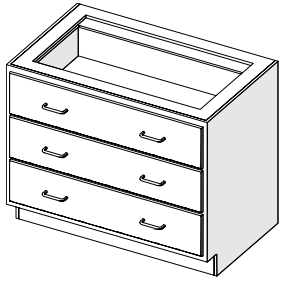

BASE CABINETS WITH DRAWERS

Pictured With Optional Recessed Handles

ABOUT

LAS drawer only base cabinets consist of standard configurations from three drawer up to nine drawer combination cabinets. All LAS base cabinets are available in sitting, standing and ADA compliant heights. LAS uses low friction drawer guides/glides material for effortless operation. LAS also offers an optional soft-close mechanism, allowing the drawers to close silently and smoothly. Custom configurations and sizes are available and welcomed.

LAS-100 Basic (3) Drawer Base Cabinet

LAS-100-362922

Sitting Height

Model	Width	Height	Depth
LAS-100-182922	18"	29"	22"
LAS-100-242922	24"	29"	22"
LAS-100-302922	30"	29"	22"
LAS-100-362922	36"	29"	22"

Standing Height

Model	Width	Height	Depth
LAS-100-183522	18"	35"	22"
LAS-100-243522	24"	35"	22"
LAS-100-303522	30"	35"	22"
LAS-100-363522	36"	35"	22"

LAS-200 Basic (4) Drawer Base Cabinet

LAS-200-182922

Sitting Height

Model	Width	Height	Depth
LAS-200-182922	18"	29"	22"
LAS-200-242922	24"	29"	22"
LAS-200-302922	30"	29"	22"
LAS-200-362922	36"	29"	22"