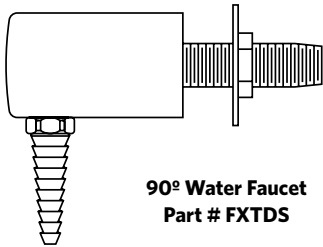

AMS Plumbing Accessories

Description	Part #
Gas	FXTGAS
Air	FXTAIR
Vacuum	FXTVAC
Nitrogen	FXTNIT
Cold water	FXTCW

All Air Master Systems Corporation remote-operated fixtures come standard with four-prong handles, baked color-coded epoxy upper assemblies and control rods cut to length. Chrome and other styles are available upon request. Preplumbed services are 3/8"OD-1/4"ID polypropylene tubing for water, air and vacuum; 1/2"OD flexible stainless steel tubing for burning gas services.

Others available upon request

Remote Control Fixtures

**Gooseneck Faucet
Part # FXTGN
Specify Hot or Cold**

**Hot and Cold Water Mixing
Part # FXTCWM**

**90° Water Faucet
Part # FXTDS**

**Deck Mount Gas
Single Outlet
Part# FXTDMG1**