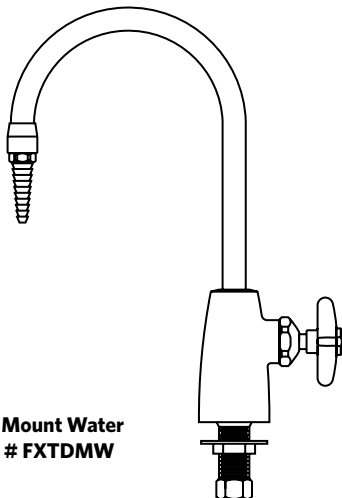

AMS Plumbing Accessories

Description	Part #
Gas	FXTGAS
Air	FXTAIR
Vacuum	FXTVAC
Nitrogen	FXTNIT
Cold water	FXTCW

All Air Master Systems Corporation remote-operated fixtures come standard with four-prong handles, baked color-coded epoxy upper assemblies and control rods cut to length. Chrome and other styles are available upon request. Preplumbed services are 3/8"OD-1/4"ID polypropylene tubing for water, air and vacuum; 1/2"OD flexible stainless steel tubing for burning gas services.

Others available upon request

Remote Control Fixtures

**Gooseneck Faucet
Part # FXTGN
Specify Hot or Cold**

**Hot and Cold Water Mixing
Part # FXTCWM**

**90° Water Faucet
Part # FXTDS**

**Deck Mount Gas
Single Outlet
Part# FXTDMG1**

**Deck Mount Gas
Double Outlet
Part # FXTDMG2**

**Deck Mount Water
Part # FXTDMW**

**Gooseneck Faucet
with Vacuum Breaker
Part # FXTGNWVB
Specify Hot or Cold**