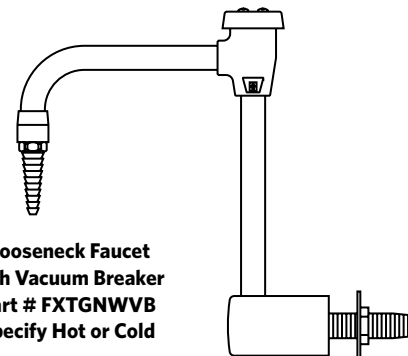

AMS Plumbing Accessories

Description	Part #
Gas	FXTGAS
Air	FXTAIR
Vacuum	FXTVAC
Nitrogen	FXTNIT
Cold water	FXTCW

All Air Master Systems Corporation remote-operated fixtures come standard with four-prong handles, baked color-coded epoxy upper assemblies and control rods cut to length. Chrome and other styles are available upon request. Preplumbed services are 3/8"OD-1/4"ID polypropylene tubing for water, air and vacuum; 1/2"OD flexible stainless steel tubing for burning gas services.

Others available upon request

Remote Control Fixtures

**Gooseneck Faucet
Part # FXTGN
Specify Hot or Cold**

**Hot and Cold Water Mixing
Part # FXTCWM**

**90° Water Faucet
Part # FXTDS**

**Deck Mount Gas
Single Outlet
Part# FXTDMG1**

**Deck Mount Gas
Double Outlet
Part # FXTDMG2**

**Deck Mount Water
Part # FXTDMW**

**Gooseneck Faucet
with Vacuum Breaker
Part # FXTGNWVB
Specify Hot or Cold**