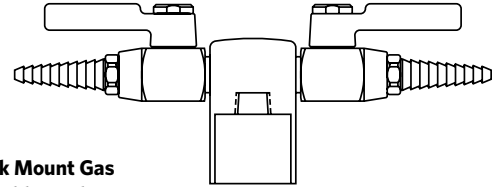

AMS Plumbing Accessories

Description	Part #
Gas	FXTGAS
Air	FXTAIR
Vacuum	FXTVAC
Nitrogen	FXTNIT
Cold water	FXTCW

All Air Master Systems Corporation remote-operated fixtures come standard with four-prong handles, baked color-coded epoxy upper assemblies and control rods cut to length. Chrome and other styles are available upon request. Preplumbed services are 3/8"OD-1/4"ID polypropylene tubing for water, air and vacuum; 1/2"OD flexible stainless steel tubing for burning gas services.

Others available upon request

Remote Control Fixtures

**Gooseneck Faucet
Part # FXTGN
Specify Hot or Cold**

**Hot and Cold Water Mixing
Part # FXTCWM**

**90° Water Faucet
Part # FXTDS**

**Deck Mount Gas
Single Outlet
Part# FXTDMG1**