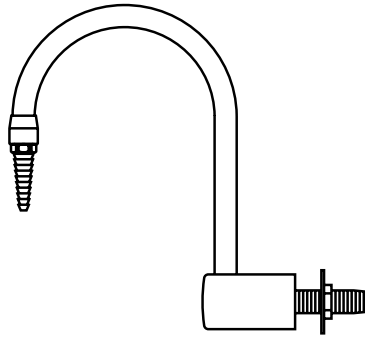

AMS Plumbing Accessories

Description	Part #
Gas	FXTGAS
Air	FXTAIR
Vacuum	FXTVAC
Nitrogen	FXTNIT
Cold water	FXTCW

All Air Master Systems Corporation remote-operated fixtures come standard with four-prong handles, baked color-coded epoxy upper assemblies and control rods cut to length. Chrome and other styles are available upon request. Preplumbed services are 3/8"OD-1/4"ID polypropylene tubing for water, air and vacuum; 1/2"OD flexible stainless steel tubing for burning gas services.

Others available upon request

Remote Control Fixtures

**Gooseneck Faucet
Part # FXTGN
Specify Hot or Cold**

**Hot and Cold Water Mixing
Part # FXTCWM**

**90° Water Faucet
Part # FXTDS**

**Deck Mount Gas
Single Outlet
Part# FXTDMG1**

**Deck Mount Gas
Double Outlet
Part # FXTDMG2**

**Deck Mount Water
Part # FXTDMW**

**Gooseneck Faucet
with Vacuum Breaker
Part # FXTGNWVB
Specify Hot or Cold**