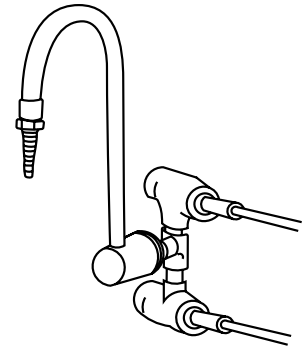

AMS Plumbing Accessories

Description	Part #
Gas	FXTGAS
Air	FXTAIR
Vacuum	FXTVAC
Nitrogen	FXTNIT
Cold water	FXTCW

All Air Master Systems Corporation remote-operated fixtures come standard with four-prong handles, baked color-coded epoxy upper assemblies and control rods cut to length. Chrome and other styles are available upon request. Preplumbed services are 3/8"OD-1/4"ID polypropylene tubing for water, air and vacuum; 1/2"OD flexible stainless steel tubing for burning gas services.

Others available upon request

Remote Control Fixtures

**Gooseneck Faucet
Part # FXTGN
Specify Hot or Cold**

**Hot and Cold Water Mixing
Part # FXTCWM**

**90° Water Faucet
Part # FXTDS**

**Deck Mount Gas
Single Outlet
Part# FXTDMG1**

**Deck Mount Gas
Double Outlet
Part # FXTDMG2**

**Deck Mount Water
Part # FXTDMW**

**Gooseneck Faucet
with Vacuum Breaker
Part # FXTGNWVB
Specify Hot or Cold**