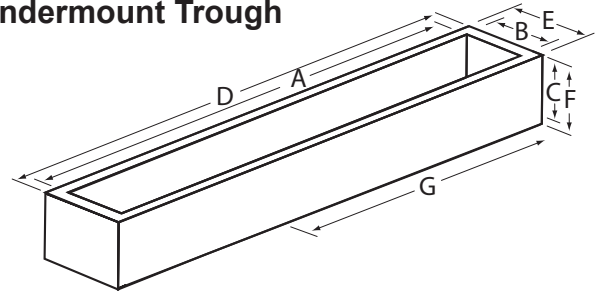

One Piece Undermount Troughs

DOMESTIC U.S. SIZES

Trough No.	Outlet	Wgt (lb)	Dimensions (in)						Outlet G
			Inside			Outside			
			Length A	Width B	Depth C	Length D	Width E	Depth F	
T-AM	Off-Center	54	50.4	7.6	3.9	52.9	10.1	4.5	30.4
T-9751	Off-Center	38	40.5	6.6	4.6	41.5	7.6	5.3	20.3
T-5194	Off-Center	55	51.0	9.0	4.3	52.0	10.0	4.9	29.8

Undermount Trough

Closed-end Undermount Troughs are self-contained units for installation under the worksurface. Three sizes are available.

Trough Styles