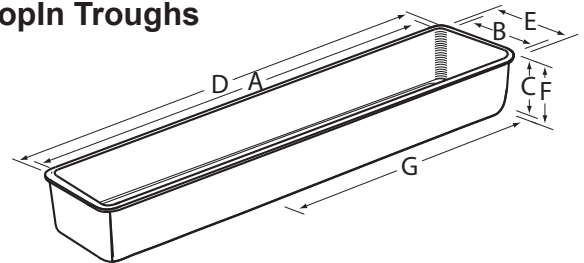

# Dropln Troughs

DOMESTIC U.S. SIZES

Trough No.	Outlet	Wgt (lb)	Dimensions (in)						Outlet G
			Inside			Outside			
			Length A	Width B	Depth C	Length D	Width E	Depth F	
DT36	Off-Center	29	34.5	6.4	3.6	36.0	8.0	4.6	13.4
DT48	Off-Center	39	46.6	6.4	3.5	48.0	8.0	4.6	19.4

## Dropln Troughs

Top-Mounted Dropln Troughs feature the same durability and ease of installation as our popular Dropln Sinks and do not require additional supports. Available in two sizes.