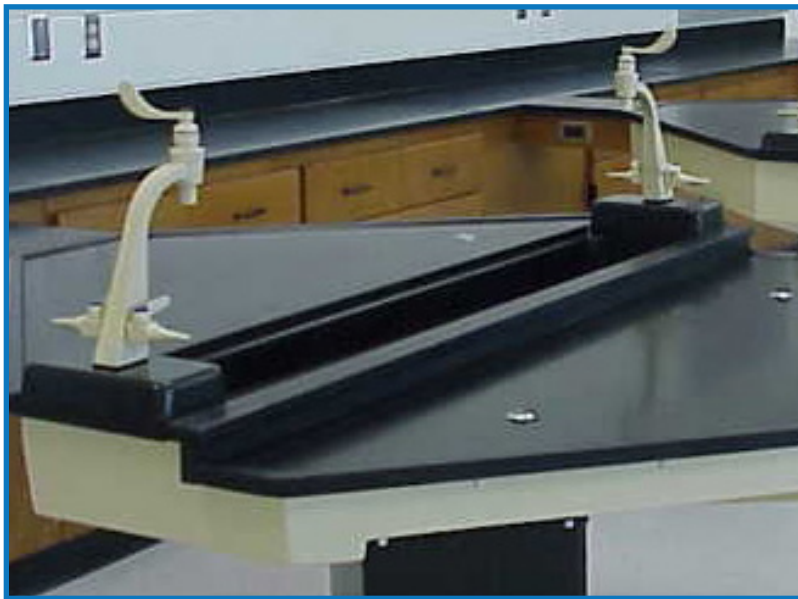

# Dropln Troughs

DOMESTIC U.S. SIZES

Trough No.	Outlet	Wgt (lb)	Dimensions (in)						Outlet G
			Inside			Outside			
			Length A	Width B	Depth C	Length D	Width E	Depth F	
DT36	Off-Center	29	34.5	6.4	3.6	36.0	8.0	4.6	13.4
DT48	Off-Center	39	46.6	6.4	3.5	48.0	8.0	4.6	19.4

## Dropln Troughs

Top-Mounted Dropln Troughs feature the same durability and ease of installation as our popular Dropln Sinks and do not require additional supports. Available in two sizes.