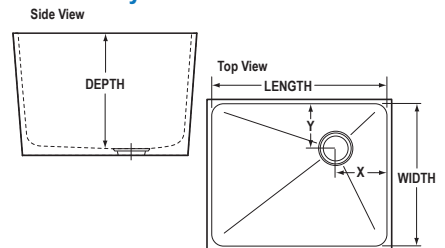

All Dimensions are nominal. Cutsheets available upon request.

Round Undermount Sinks

DOMESTIC U.S. SIZES

Sink No.	Outlet	Wgt (lb)	Dimensions (in)				
			Inside Bowl			Outlet	
			Length	Width	Depth	X	Y
RS05C	Center	21	11.9	Round	7.5	Center	

All Dimensions are nominal. Cutsheets available upon request.

Special Order Round & Trifacia Undermount Sinks

DOMESTIC U.S. SIZES

Sink No.	Outlet	Wgt (lb)	Dimensions (in)				
			Inside Bowl			Outlet	
			Length	Width	Depth	X	Y
H20C	Center	82	30.0	Hexagon	6.9	Center	

All Dimensions are nominal. Cutsheets available upon request.

End & Wall Sinks With Integral Backsplash

DOMESTIC U.S. SIZES

Sink No.	Outlet	Wgt (lb)	Dimensions (in)			Backsplash Height
			Inside Bowl			
			Length	Width	Depth	
E46	Front	77	22.0	13.6	12.5	3.8
E47	Front	77	22.0	13.6	12.5	5.8
W08C	Center	46	14.6	14.6	11.9	4.3

All Dimensions are nominal. Cutsheets available upon request.

Dimensions Key

Double Dropln® Sink

Dropln® Sink Styles

Dimensions Key

Undermount Sink Styles

End & Wall Sink Style