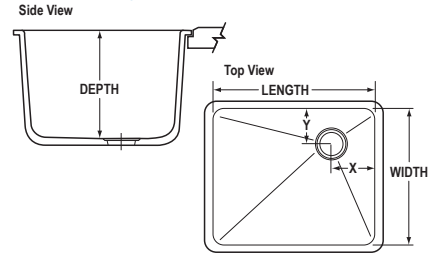

All Dimensions are nominal. Cutsheets available upon request.

Round Undermount Sinks

DOMESTIC U.S. SIZES

Sink No.	Outlet	Wgt (lb)	Dimensions (in)				
			Inside Bowl			Outlet	
			Length	Width	Depth	X	Y
RS05C	Center	21	11.9	Round	7.5	Center	

All Dimensions are nominal. Cutsheets available upon request.

Special Order Round & Trifacia Undermount Sinks

DOMESTIC U.S. SIZES

Sink No.	Outlet	Wgt (lb)	Dimensions (in)				
			Inside Bowl			Outlet	
			Length	Width	Depth	X	Y
H20C	Center	82	30.0	Hexagon	6.9	Center	

All Dimensions are nominal. Cutsheets available upon request.

End & Wall Sinks With Integral Backsplash

DOMESTIC U.S. SIZES

Sink No.	Outlet	Wgt (lb)	Dimensions (in)			Backsplash Height
			Inside Bowl			
			Length	Width	Depth	
E46	Front	77	22.0	13.6	12.5	3.8
E47	Front	77	22.0	13.6	12.5	5.8
W08C	Center	46	14.6	14.6	11.9	4.3

All Dimensions are nominal. Cutsheets available upon request.

Dimensions Key

Double Dropln® Sink

Dropln® Sink Styles

Dimensions Key

Undermount Sink Styles

End & Wall Sink Style