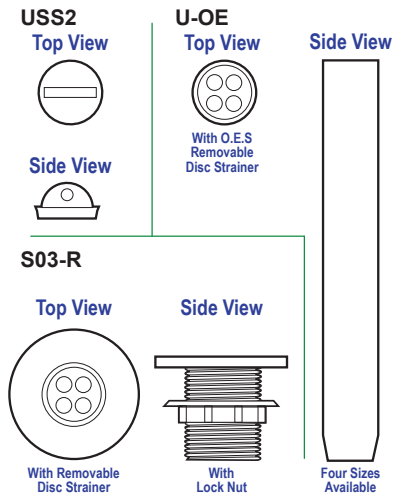

Epoxy Resin Sink Outlets and Accessories

DOMESTIC U.S. SIZES

Part No.	Description	Dimensions (in)		
		Inside Pipe/Outlet Diameter	Outside Rim Diameter	Length
S03	Sink Outlet*	1.4	3.3	2.8

*A plastic disc strainer is included with each sink outlet.
For color availability, please contact sales@durcon.com.

Outlets and Accessories

Polypropylene Sink Outlets and Accessories

DOMESTIC U.S. SIZES

Part No.	Description	Color Availability							Dimensions (in)			
		Black Onyx	Gray	Graphite	Forest Green	Steel Blue	Tan	Alpine White	Palo Duro	Table Rock	Inside Pipe/Outlet Diameter	Outside Rim Diameter
S03-R	Sink Outlet*	✓	✓	---	---	---	---	✓	---	1.4	3.3	2.8
USS2	Sink Stopper	✓	---	---	---	---	---	---	---	---	1.4	---
U-OE	Open End Overflow	✓	---	---	---	---	---	---	---	---	1.4	4, 6, 8, 10
O.E.S.	Overflow Strainer Cap	✓	---	---	---	---	---	---	---	---	1.4	---

*A plastic disc strainer is included with each sink outlet.